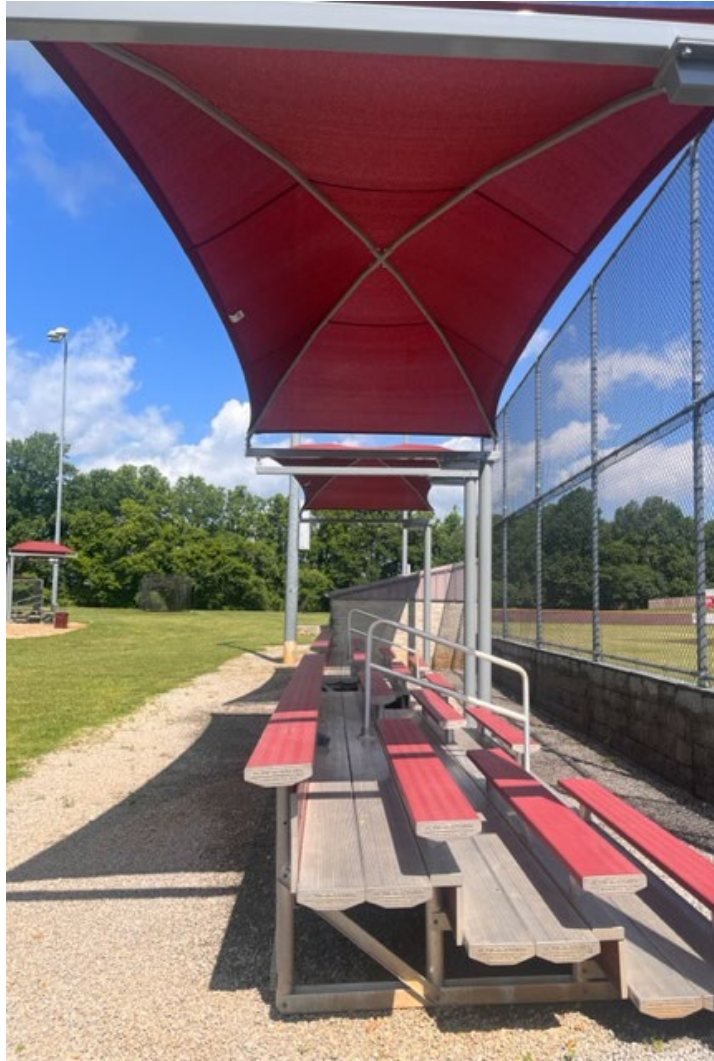

Land and Water Conservation Fund

Edmonton Memorial Park Improvements

Shade Structures on Ball Fields.

New Trash Receptacles and Shade Structures

New Trash
Receptacles
and Shade
Structures

Shade structures and LWCF Signage